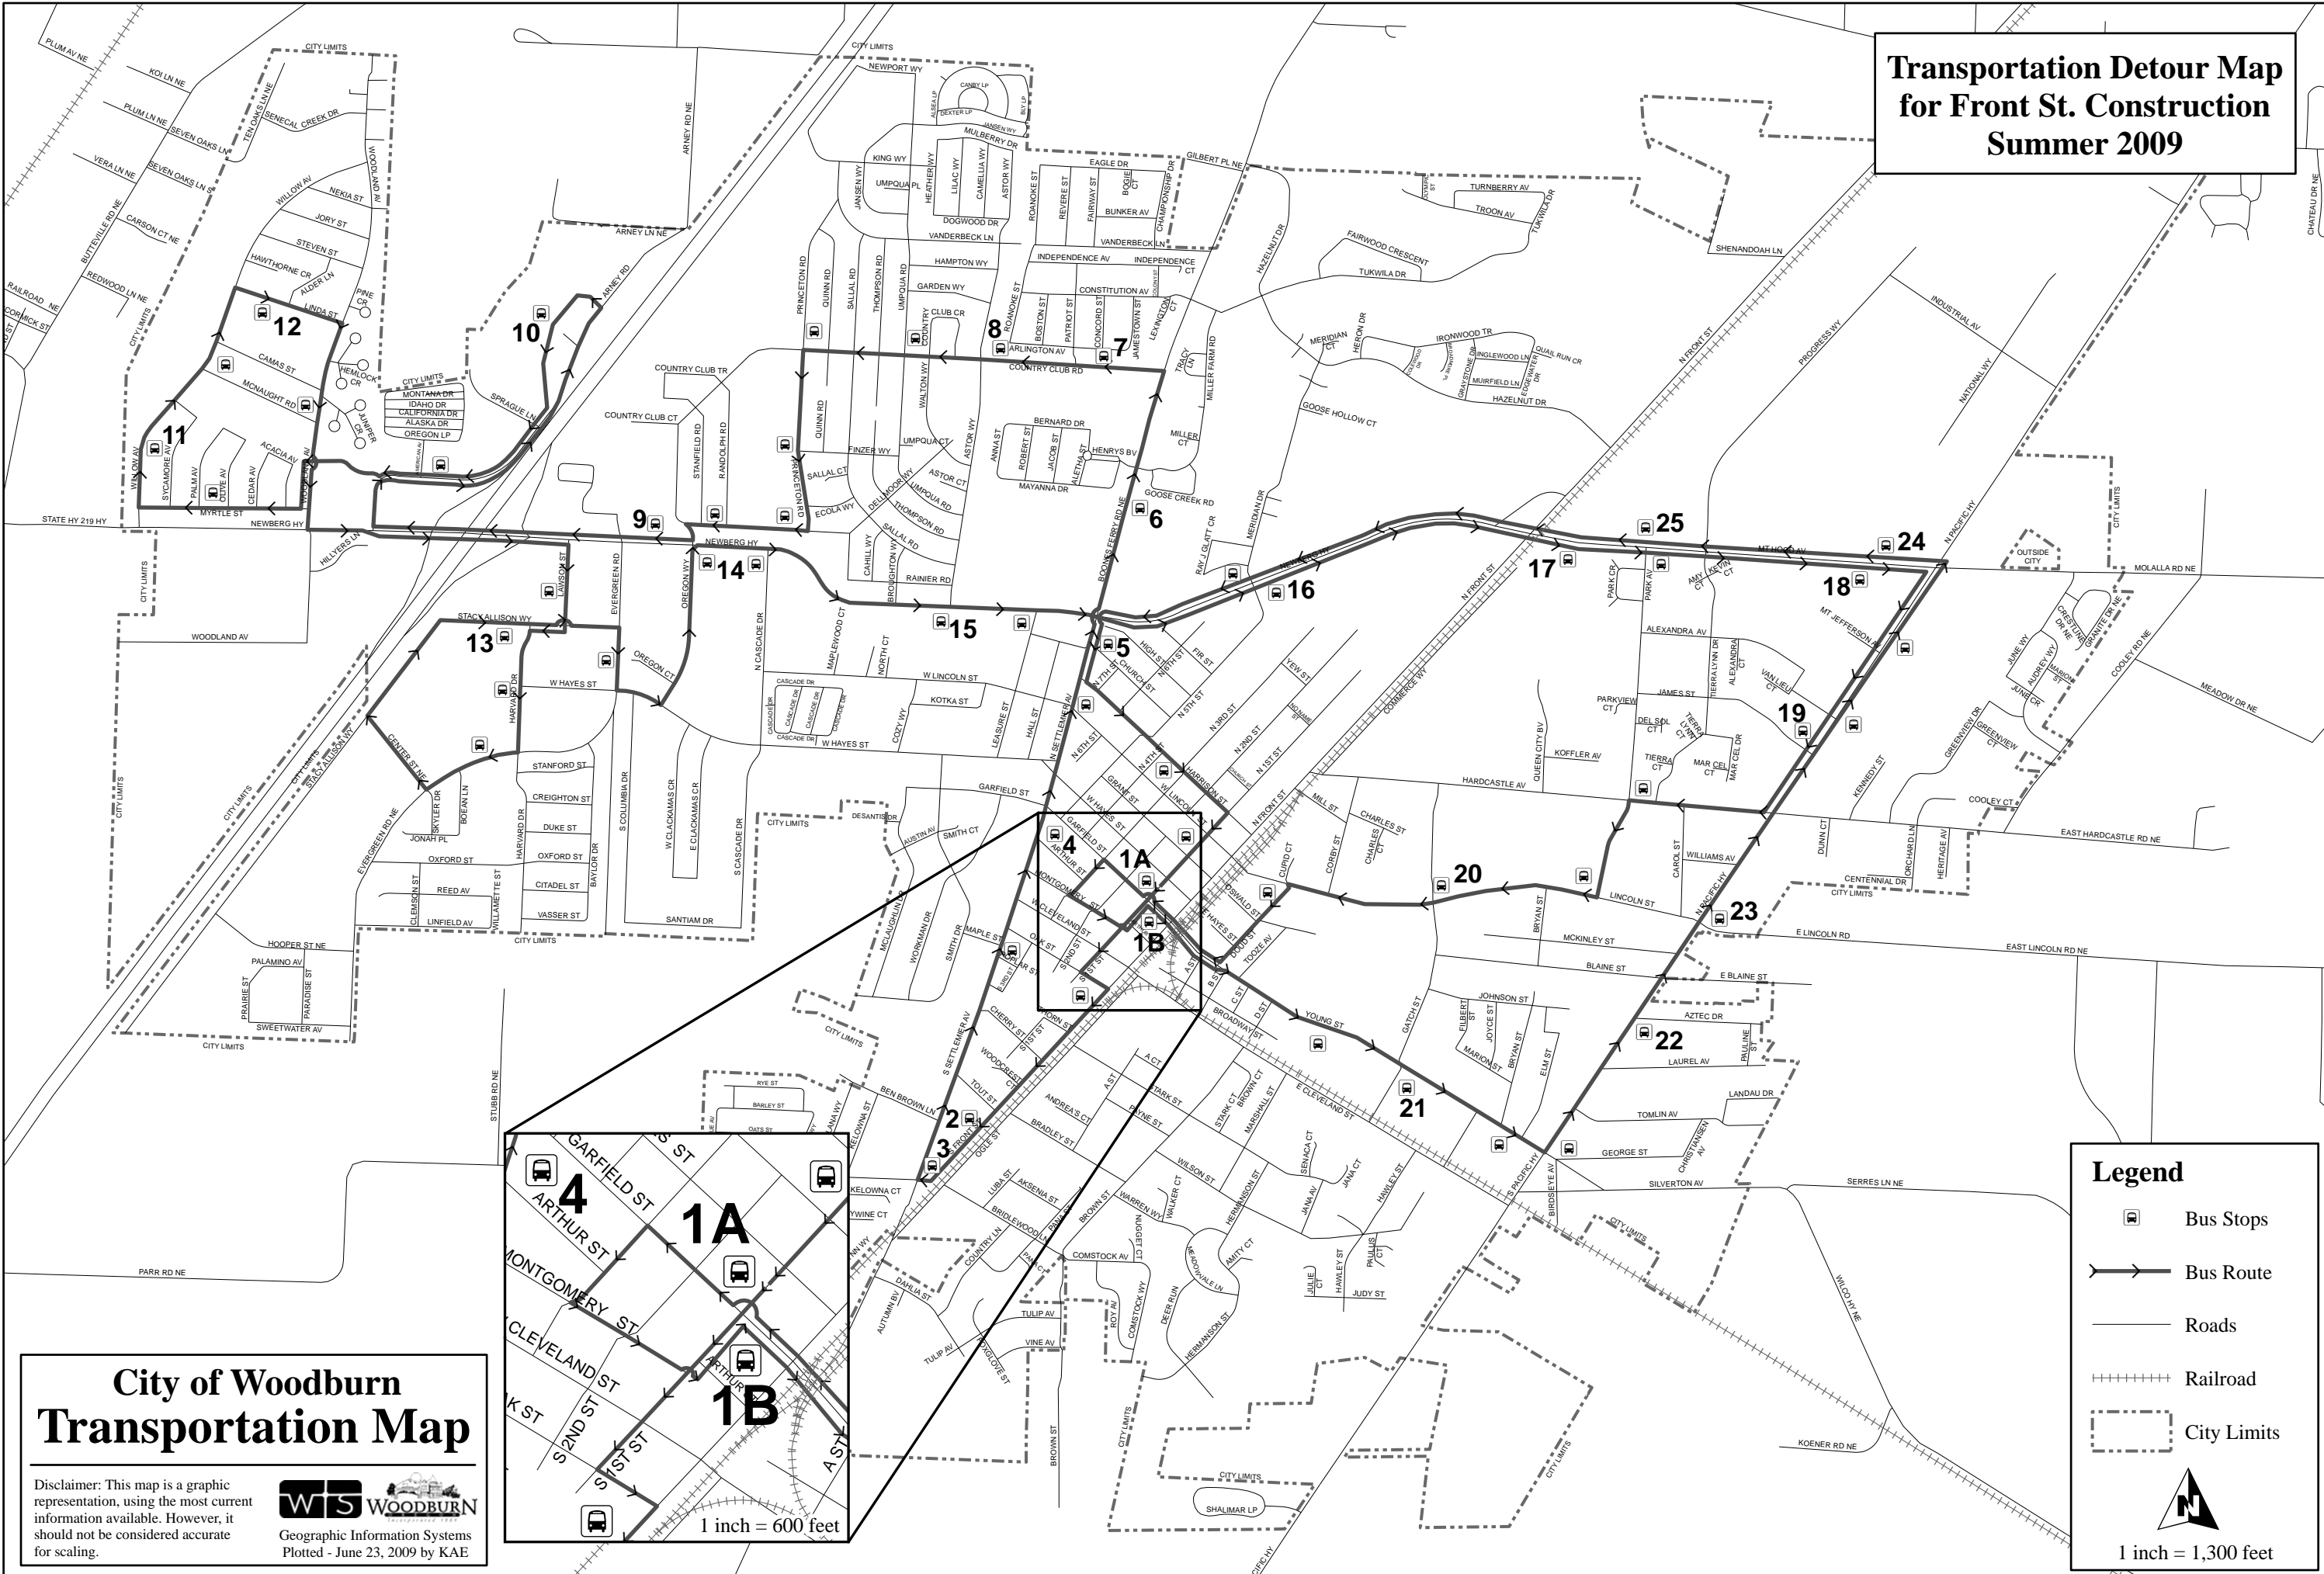

Transportation Detour Map for Front St. Construction Summer 2009

City of Woodburn Transportation Map

Disclaimer: This map is a graphic representation, using the most current information available. However, it should not be considered accurate for scaling.

Legend

- Bus Stops
- Bus Route
- Roads
- Railroad
- City Limits

1 inch = 1,300 feet